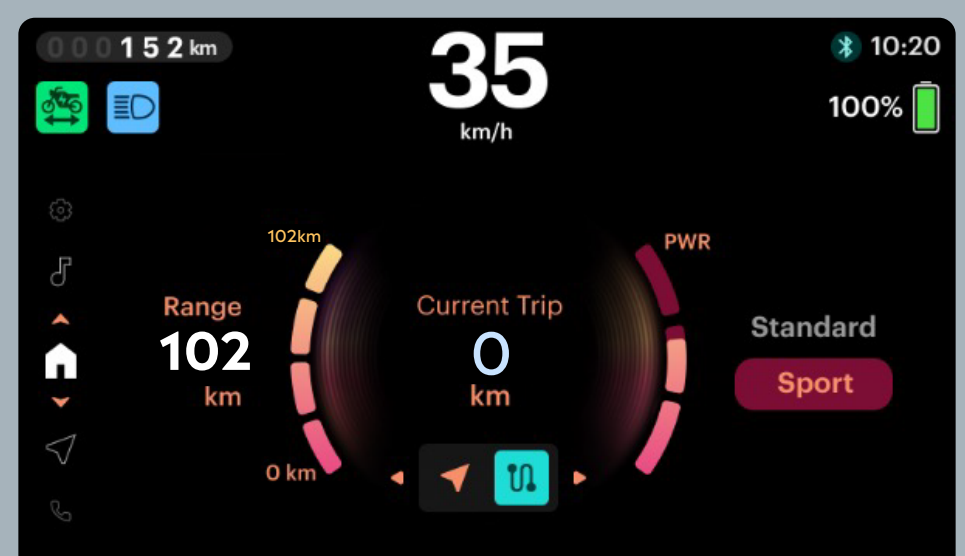

In-Vehicle Infotainment

Smart, Clear, and Connected Riding Experience

- » 17.78cm (7") Dynamic TFT display for sharp, clear visuals*.
- » Honda RoadSync Duo for seamless mobile integration*.

- » All essential information at a glance.
- » Day & Night modes for optimal clarity.
- » Control everything with easy toggles.

* This feature is available in the Activa e: Honda RoadSync Duo® variant only

Riding Modes

A mode for every mood

Econ Mode:

Maximizes efficiency by reducing power, softening acceleration, and extending range for a greener ride.

Standard Mode:

Balances power and efficiency for smooth acceleration and everyday comfort.

Sports Mode:

Enhances performance with increased power, sharper acceleration, and higher speed for a thrilling ride.